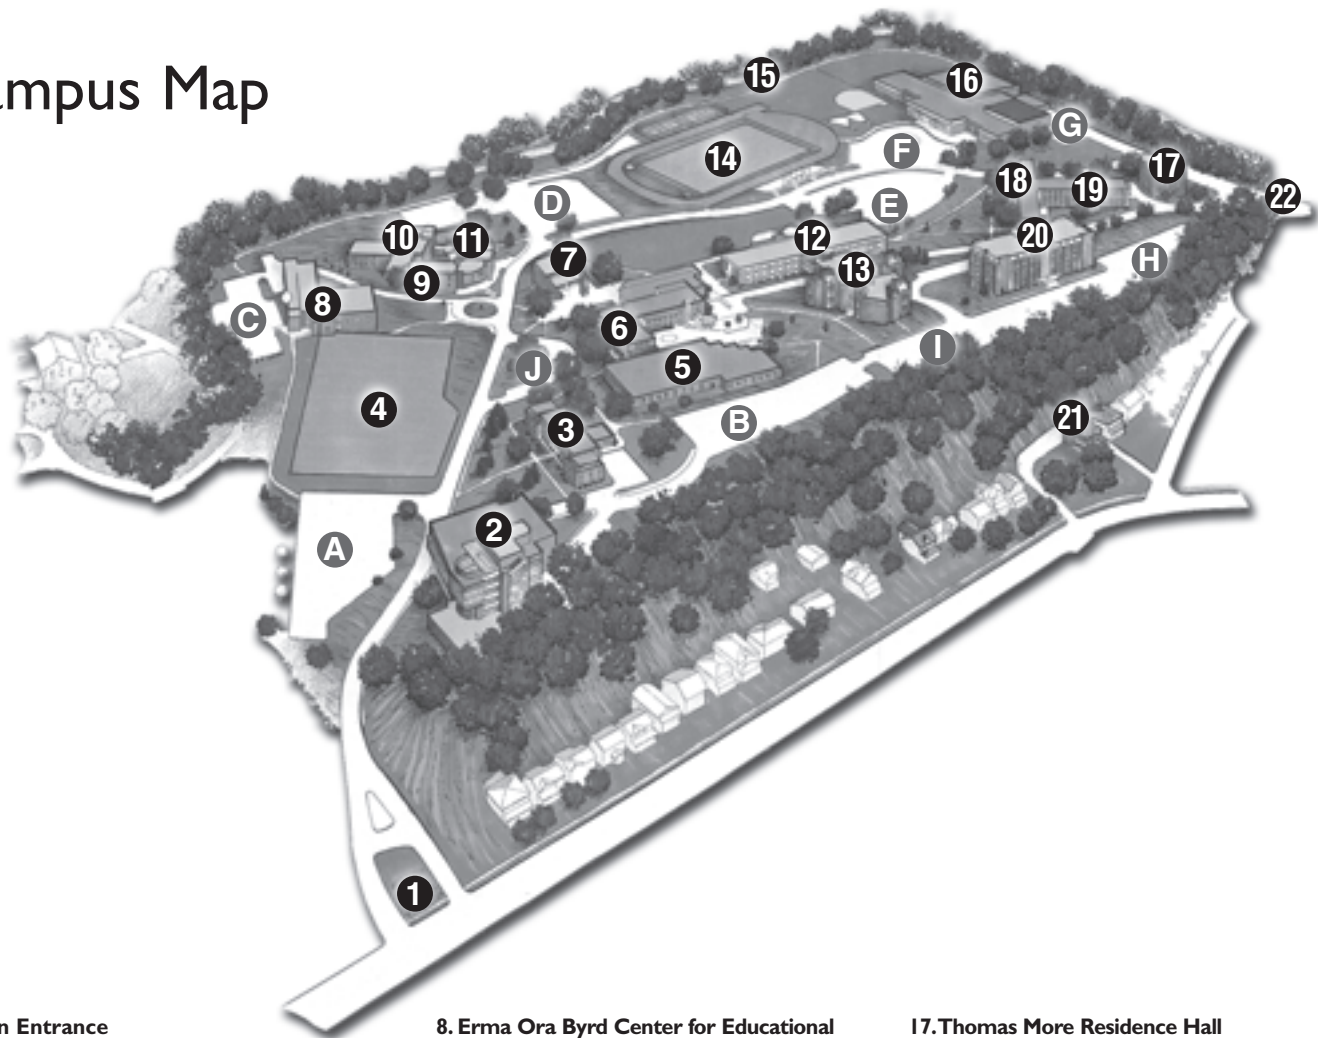

Campus Map

1. Main Entrance

2. Robert C Byrd National Technology

Transfer Center (NTTC)

- Business & Technology Offices and Classrooms
- Coal Impoundment Project
- Enrollment Management
 - Admissions
 - Financial Aid
 - Registrar
 - Student Accounts
- University Relations & NTTC Public Affairs Offices

3. Whelan Hall

- Appalachian Institute
- Jesuit Residence
- Schmitt Family Center

4. Emily LaRosa Soccer Field

5. Hodges Library

6. Swint Hall

- Benedum Dining Hall
- Campus Safety and Security
- Campus Shop
- Housing and Residence Life Office
- Information
- Multicultural Affairs/Retention Services
- Postal Center
- The Rathskellar
- Student Affairs Administration
- Troy Theater
- William and Alyce Cafaro Student Center

13. Thomas S. Acker S.J. Science Center

- Academic Administration
- Academic Classrooms
- Academic Computing Center
- Administrative Computing Center
- Service for Social Action Center

14. Track Complex

- Bill Van Home Grandstands/Locker Room
- James LaRosa Soccer Field
- Lenora R. Joseph Memorial Press Box

15. Creekbank Recreational Park

16. Alma Grace McDonough Health Recreation Center

- Athletic Offices
- Business Office
- Erickson Alumni Center
- Financial Administration
- Performance Gym
- Physical Plant
- Physical Therapy Program
- Truman Fitness Center